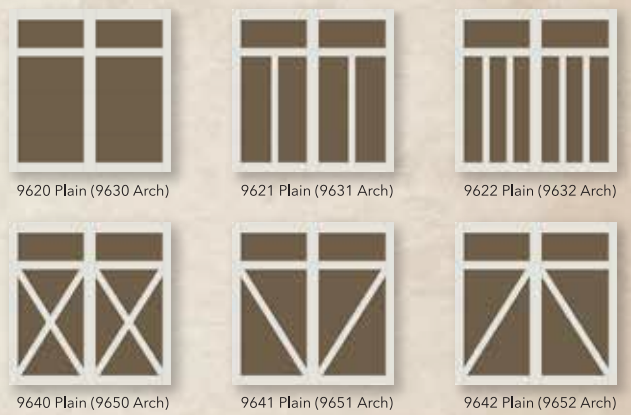

They are available in eight solid and five wood grain base colors. Overlay boards are glued and pinned to the doors, with an option to mix and match (examples: almond boards on a sandstone door or carbon black boards on an american walnut door).

SOLID BASE COLORS

SOLID OVERLAY COLORS

WOOD GRAIN COLORS

WOOD OVERLAY COLORS

Color Note: Wood grain overlays are handcrafted and can vary slightly in color like real wood.

ACCESSORIES

Hinges

Handles

TOP SECTION DESIGN STYLES

SINGLE DOORS

DOUBLE DOORS

open the door to
endless possibilities