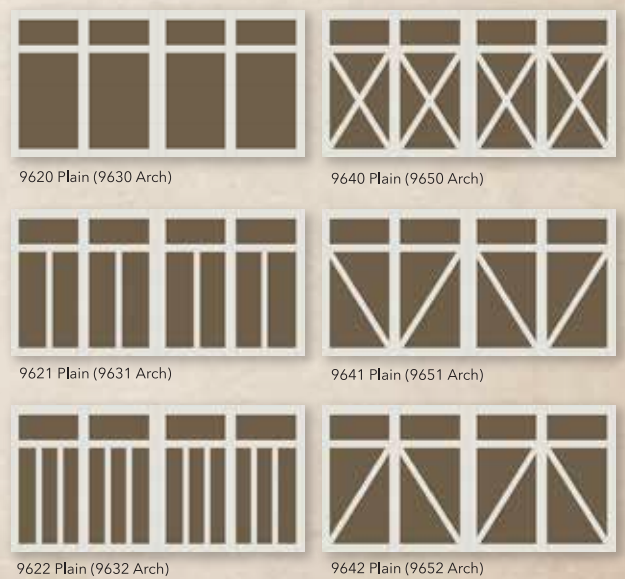

They are available in eight solid and five wood grain base colors. Overlay boards are glued and pinned to the doors, with an option to mix and match (examples: almond boards on a sandstone door or carbon black boards on an american walnut door).

SOLID BASE COLORS

SOLID OVERLAY COLORS

WOOD GRAIN COLORS

WOOD OVERLAY COLORS

Color Note: Wood grain overlays are handcrafted and can vary slightly in color like real wood.

ACCESSORIES

Hinges

Handles

TOP SECTION DESIGN STYLES

SINGLE DOORS

DOUBLE DOORS

open the door to
endless possibilities